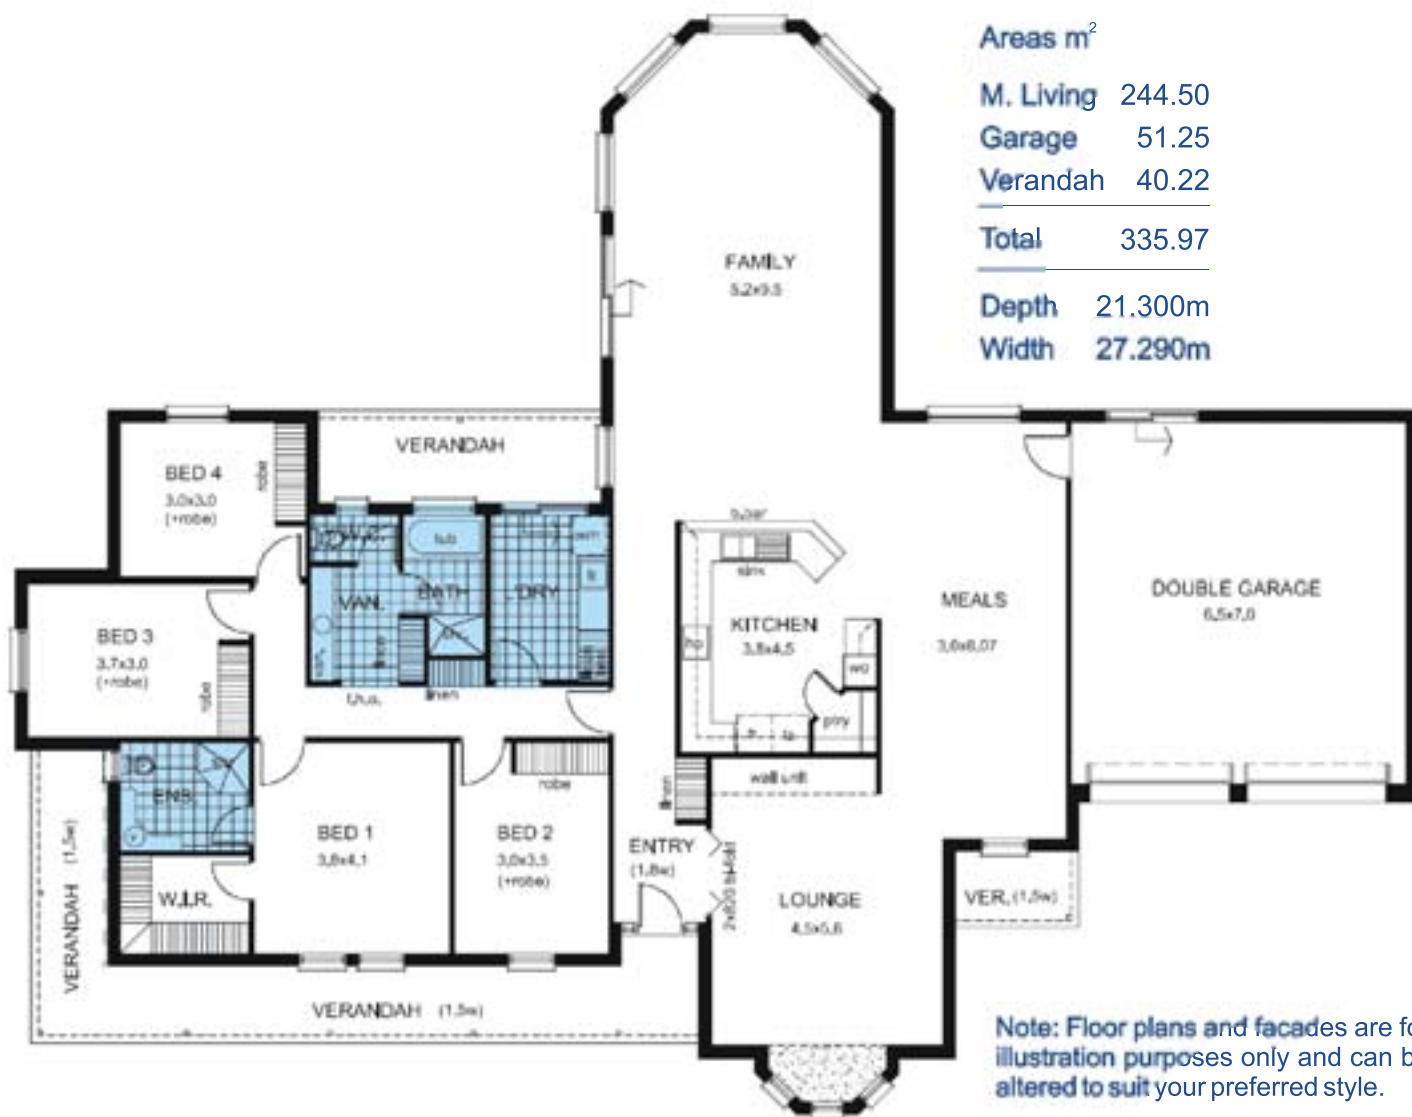

The Kookaburra

This appealing homestead design is ideal for owners of wide allotments or open rural living. Views from the front and rear of the home can be fully appreciated by the multiple large windows to living areas. Features of the home include a Queen Anne bay window, ensuite and double garage.