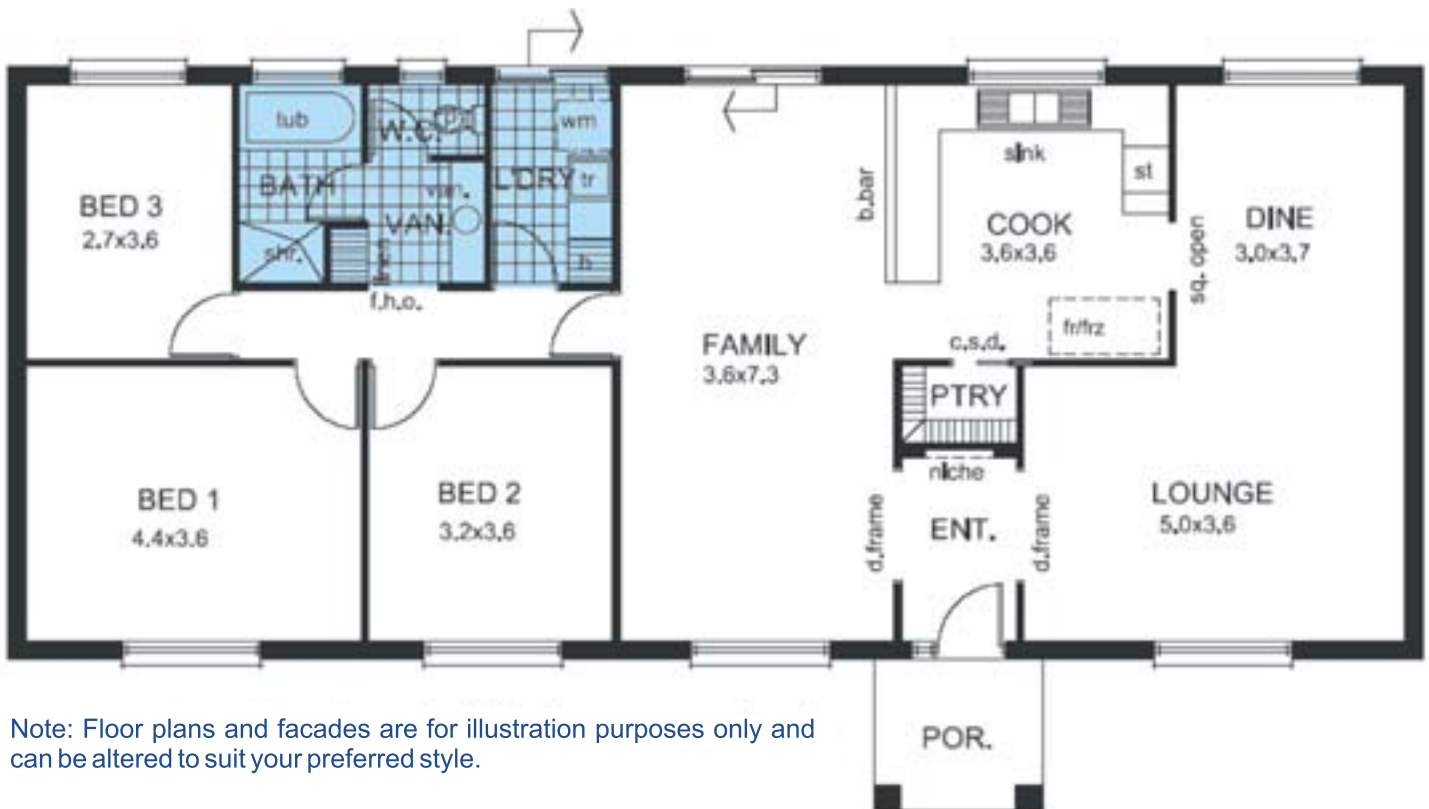

# The Marion

The Marion is a functional contemporary design, which allows for easy living. All three bedrooms are of a generous size and are located at one end of the home. The remainder of the design is largely open plan which provides flexibility when setting up your home.

Areas m <sup>2</sup>	Depth	9.790m	
M. Living	144.81	Width	18.590m
Porch	4.42		
<b>Total</b>	<b>149.23</b>		

Note: Floor plans and facades are for illustration purposes only and can be altered to suit your preferred style.