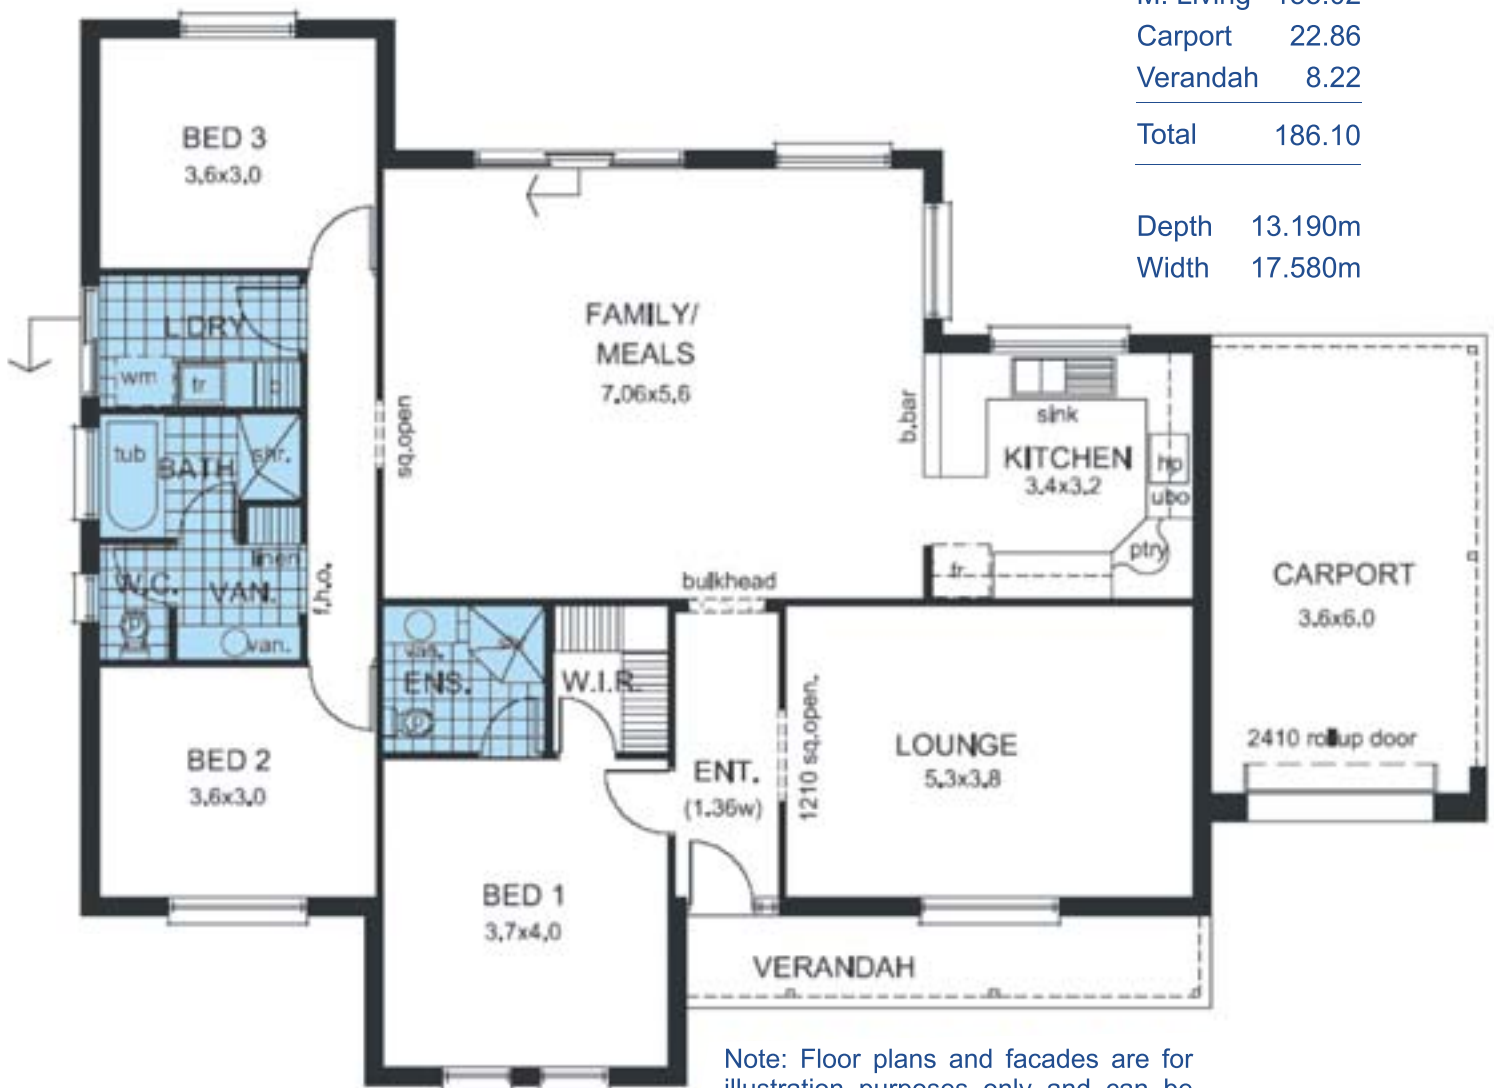

The Thistle

A modern compact design providing a mix of formal and informal living areas together with three spacious bedrooms. The home offers quality living to a full range of lifestyles and is complemented by an ensuite, walk in robe, verandah and carport.

Note: Floor plans and facades are for illustration purposes only and can be altered to suit your preferred style.

Murray River Homes... "We have a passion for excellence"